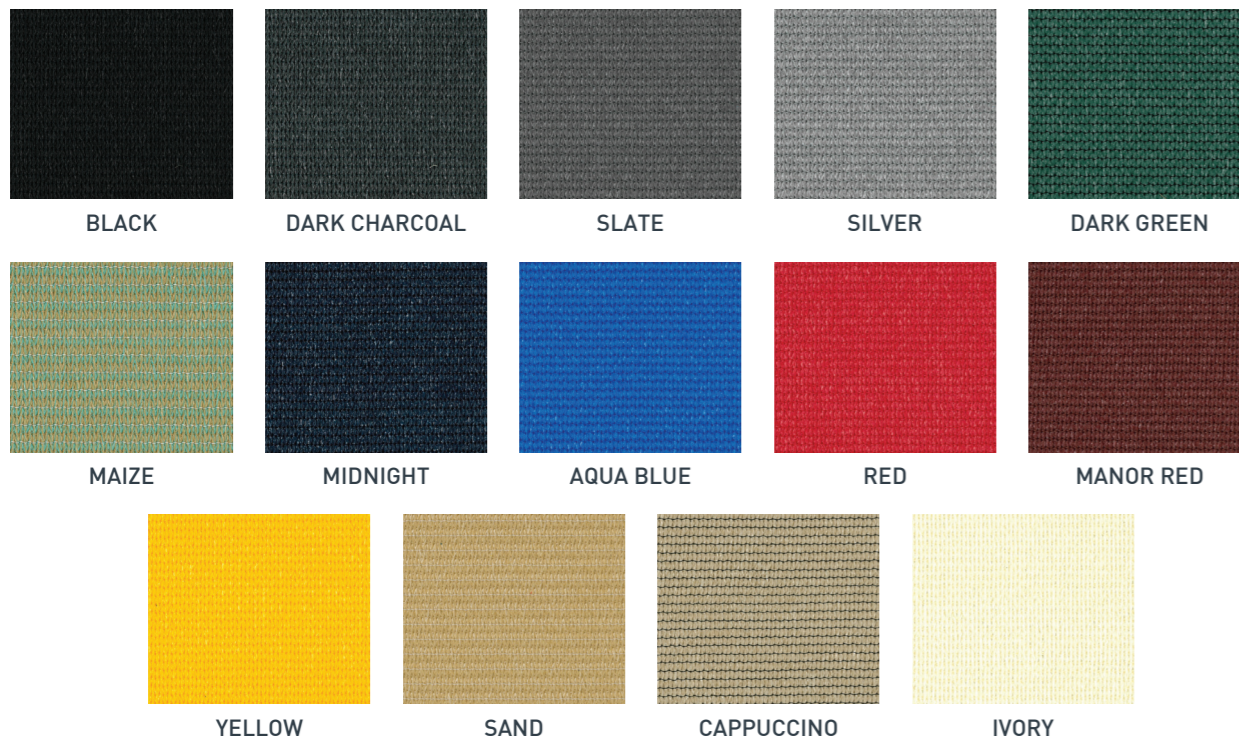

HIGH UVR PROTECTION

Up to 97% UVR block across the Coolshade range of colours.

MOULD & MILDEW RESISTANT

Coolshade thrives in all elements and environments. Manufactured to last and stand the test of time.

12-YEAR WARRANTY

Coolshade is supported by a full 12-year UV degradation warranty across the range.

COLOUR RANGE

TECHNICAL SPECIFICATIONS

Breaking Force (AS2001.2.3.1-2001)	Warp: 770N/50mm Weft: 2000N/50mm	Elongation at Break	Warp: 108% Weft: 74%
Tear Resistance/Wing Rip (AS2001.2.10-1986)	Warp: 213N Weft: 248N	Bursting Pressure (AS2001.2.4-1990 Mean Hydraulic Diaphragm)	3800kPa
Bursting Force (AS2001.2.19-1998)			1869N
Roll Widths	380cm & 300cm	Roll Length	50m

Colour	UVR Block %	Cover Factor %	Shade Factor %	UVE %	Category
Black	96.8	96	96.7	96	Most Effective
Dark Charcoal	94.1	94	93.1	92	Very Effective
Slate	89.9	90	87.3	89	Effective
Silver	84.8	84	84.4	84	Effective
Dark Green	92.3	92	88.6	92	Very Effective
Maize	90.6	90	83.8	90	Effective
Midnight	93.1	93	91.5	92	Very Effective
Aqua Blue	92.9	94	86	93	Very Effective
Red	93.8	93	83.6	94	Very Effective
Manor Red	92.4	92	88.2	92	Very Effective
Yellow	94.1	93	73.7	93	Very Effective
Sand	87.8	88	78.1	87	Effective
Cappuccino	92.8	93	84.8	92	Very Effective
Ivory	91.5	92	71	92	Very Effective

Black, Dark Charcoal, Slate, Dark Green, Midnight, Aqua Blue available in 380cm & 300cm widths. Silver, Maize, Red, Manor Red, Yellow, Sand, Cappuccino & Ivory available in 380cm width.

AS1530.2	Flammability Index		10
AS1530.3	Spread of Flame	8	Smoke Developed
	Ignitability	11	Heat Evolved