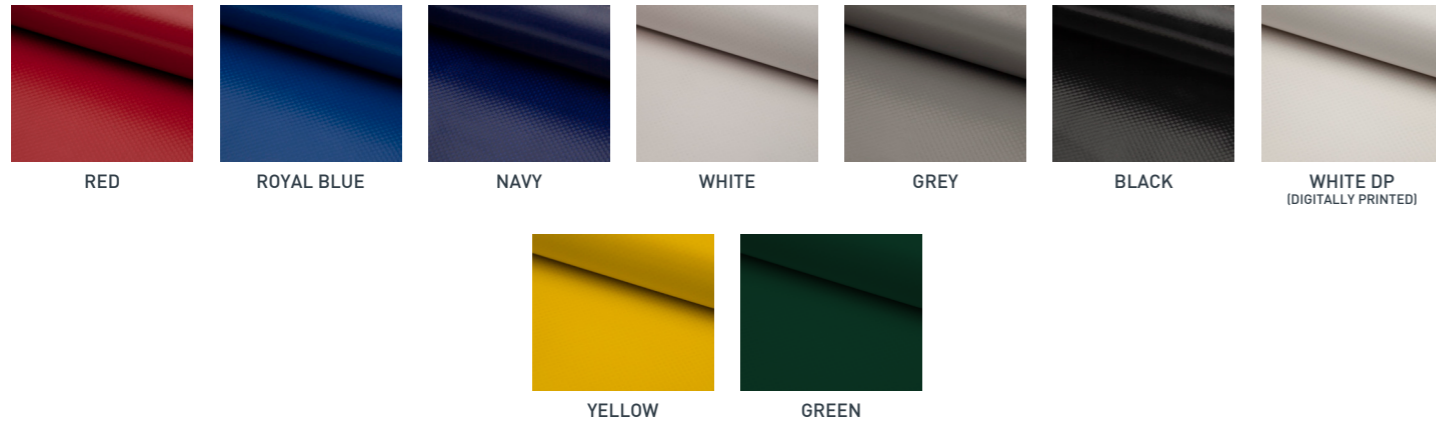

### UV STABILISED

Maxiside 900 fabrics are UV stabilised which prevents them from fading under intense UV rays. This also increases the textiles' longevity and ensures easy cleaning.

## COLOUR RANGE